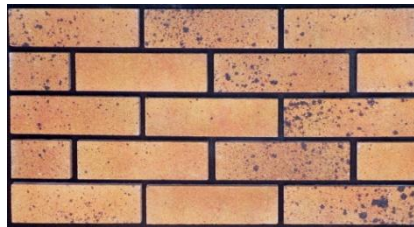

5. Ilkeley Burnt Maise